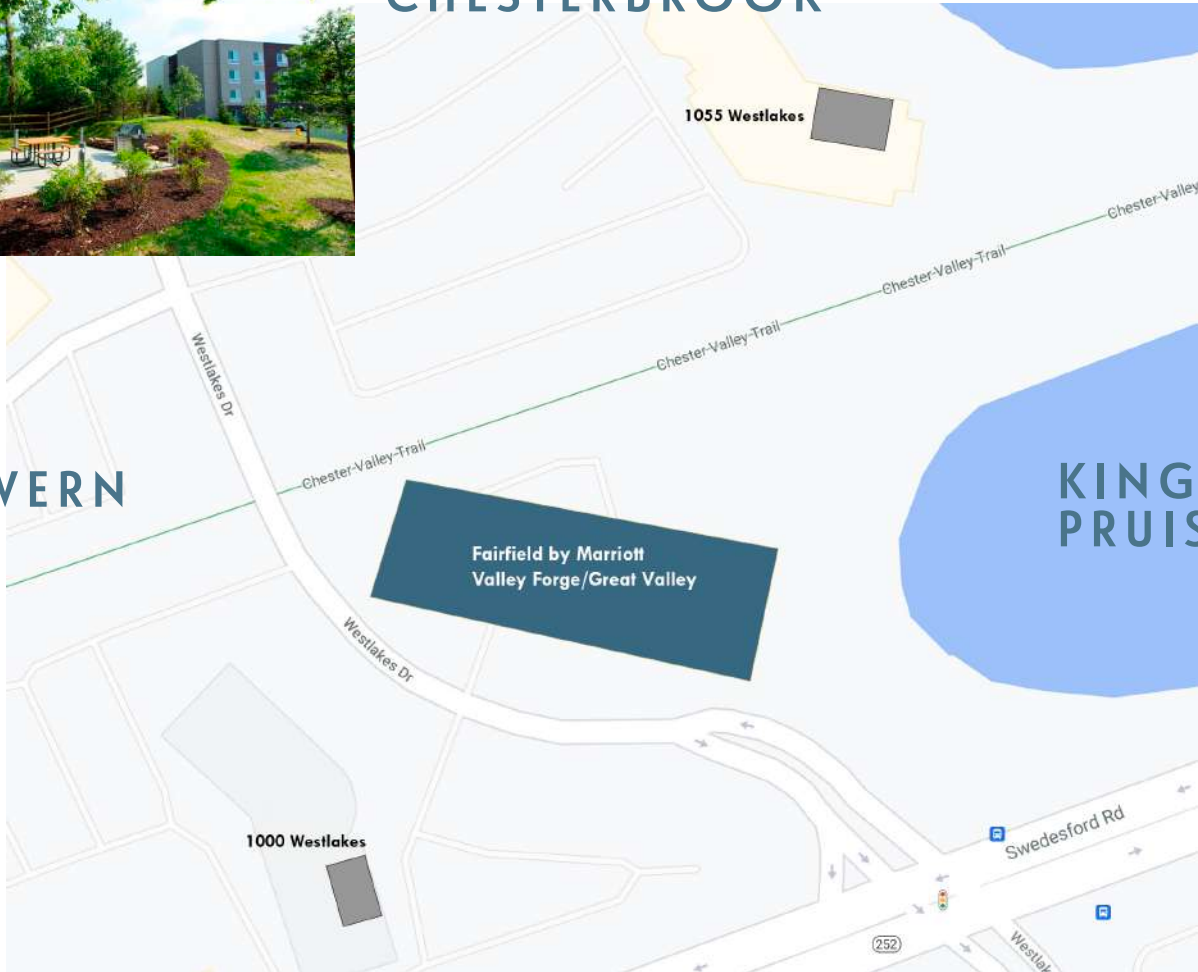

CHESTERBROOK

MALVERN

KING OF PRUISSA

Fairfield by Marriott®
Valley Forge/Great Valley

1005 Westlakes Drive | Berwyn, PA 19312
484.234.4111 | [Marriott.com/PHLIG](https://www.marriott.com/PHLIG)